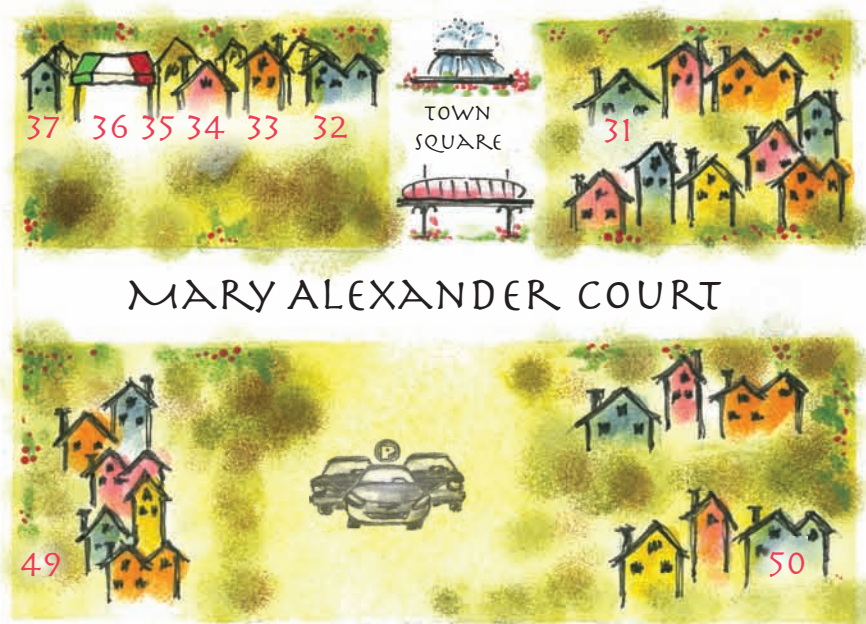

# Fairy Flight Path

#1 TO #56 SHOWS WHERE FAIRIES LIVE IN THE VILLAGE

**Beware!**  
ROAMING TROLL!

HE MOVES HIS RESIDENCE AT EVERY WHIM. TRY TO FIND THE DOOR TO HIS HOME BEFORE HE FINDS YOU.

*Start*

W. DUNLAP ST.

N. CENTER STREET

E. DUNLAP ST.

HUTTON ST.

MILL RACE VILLAGE 52

FORD FIELD

FORT GRISWOLD CHILDREN'S PLAY STRUCTURE

GRISWOLD ST.

53 BACK OF WATER WHEEL

W. MAIN ST.

S. WING ST.

S. CENTER STREET

E. MAIN ST.

HUTTON ST.

CHURCH ST.

MARY ALEXANDER COURT

GRISWOLD ST.

E. CADY ST.

S. MAIN ST.

W. CADY ST.

E. CADY ST.

LOOK FOR THE ROAMING TROLL'S HOUSE. HE MOVES IT OFTEN!

*End*